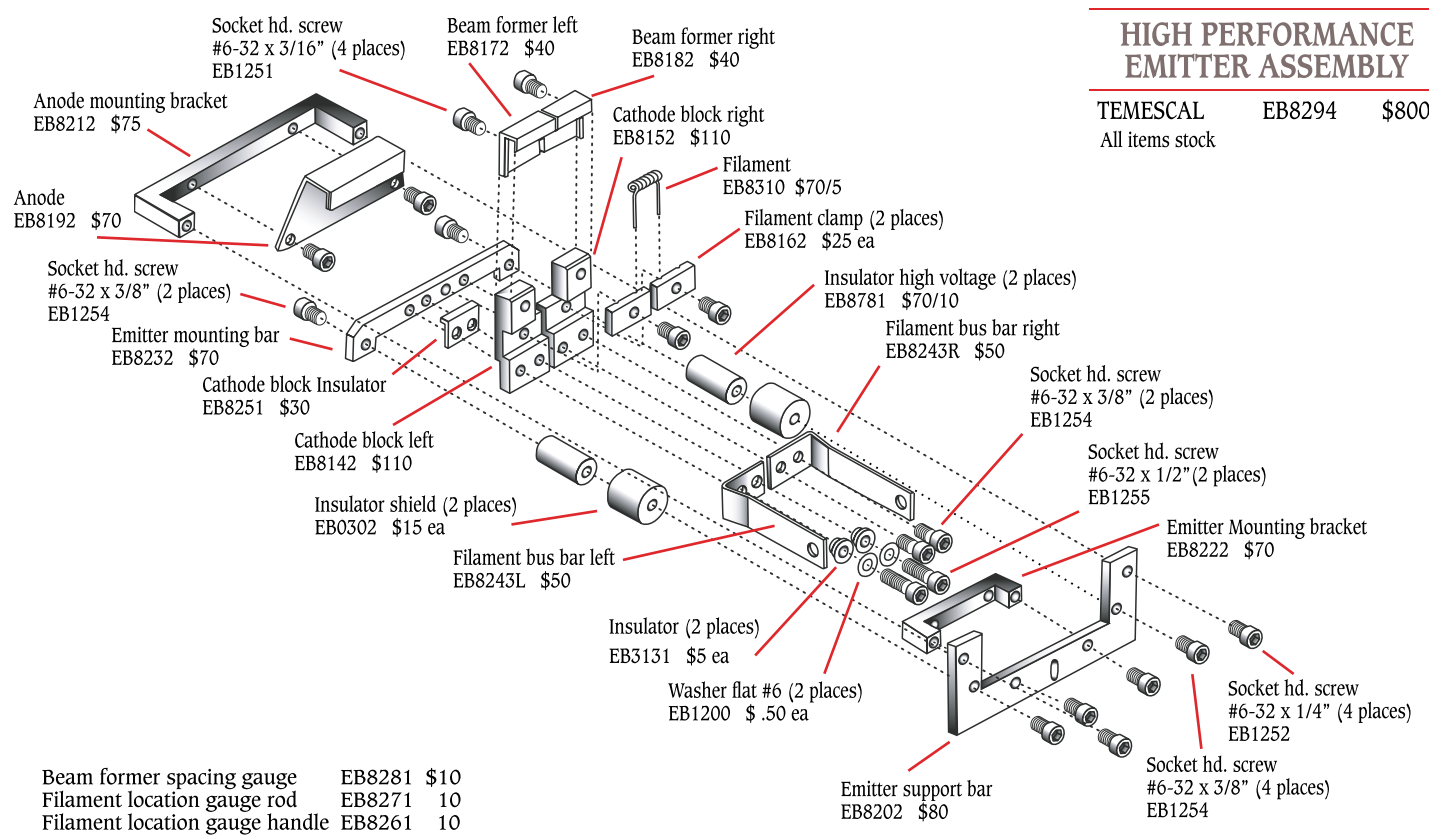

MULTI POCKET EMITTERS

Telemark and Temescal parts are interchangeable.
Telemark parts can be ordered using Temescal part numbers.

MULTY POCKET EMITTER ASSEMBLY

TEMESCAL	EB0284	\$700
TELEMARK	EB0150M	\$700

All items stock

Filament alignment gauge
EB4121 \$10
Screws vented and moly coated \$3.00 ea
Screw kit EB1280 \$40

HIGH PERFORMANCE EMITTER ASSEMBLY

TEMESCAL	EB8294	\$800
----------	--------	-------

All items stock

Beam former spacing gauge EB8281 \$10
Filament location gauge rod EB8271 10
Filament location gauge handle EB8261 10

All screws vented and moly coated \$3.00 ea
Screw kit EB1290 \$45