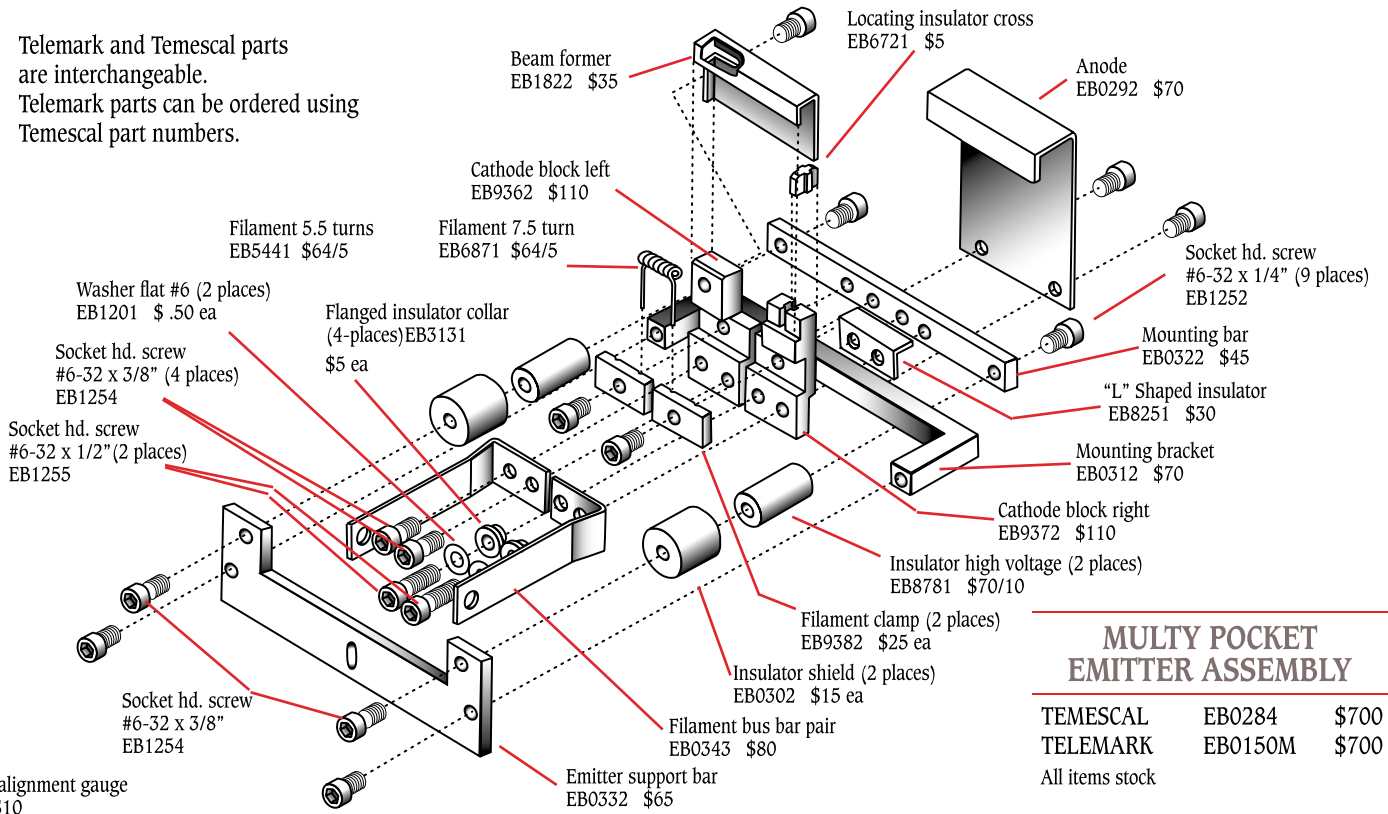

MULTI POCKET EMITTERS

Telemark and Temescal parts are interchangeable.
Telemark parts can be ordered using Temescal part numbers.

MULTY POCKET EMITTER ASSEMBLY

TEMESCAL	EB0284	\$700
TELEMARK	EB0150M	\$700

All items stock

Filament alignment gauge
EB4121 \$10
Screws vented and moly coated \$3.00 ea
Screw kit EB1280 \$40

HIGH PERFORMANCE EMITTER ASSEMBLY

TEMESCAL	EB8294	\$800
----------	--------	-------

All items stock

Beam former spacing gauge EB8281 \$10
Filament location gauge rod EB8271 10
Filament location gauge handle EB8261 10

All screws vented and moly coated \$3.00 ea
Screw kit EB1290 \$45