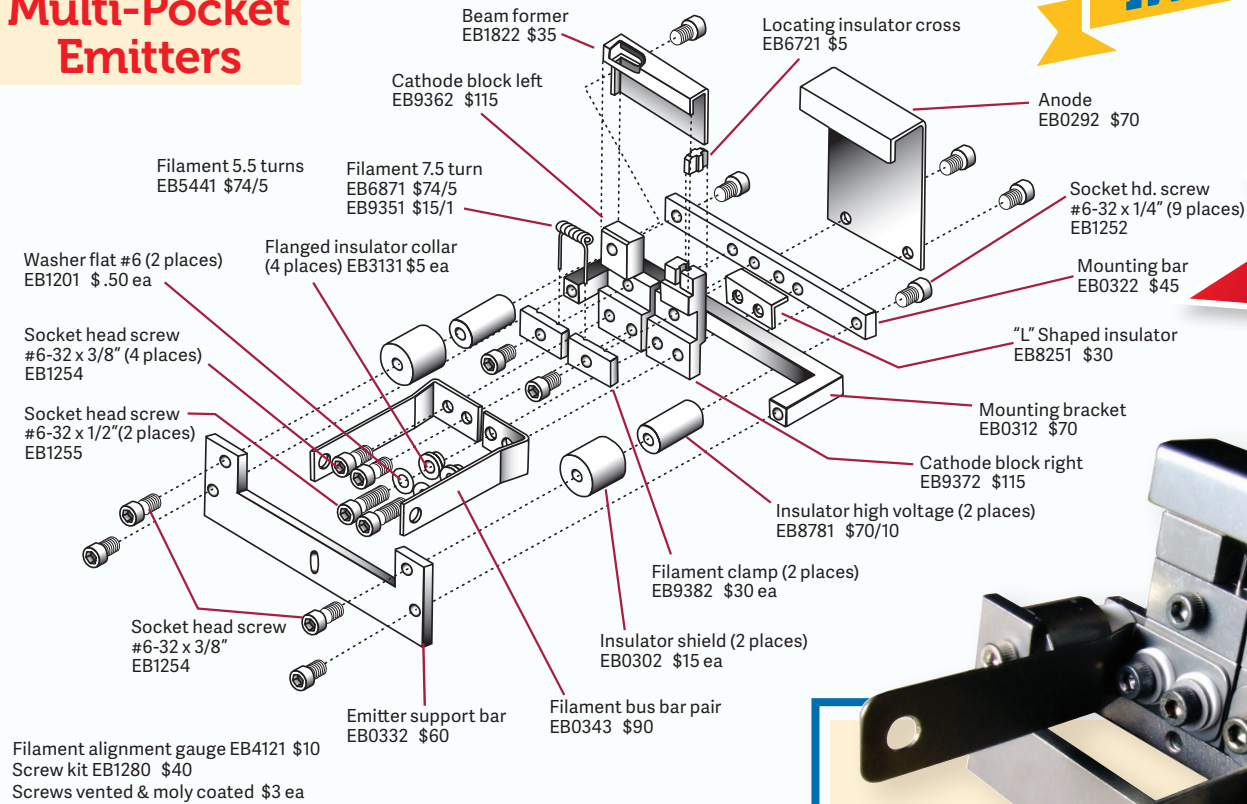

ELECTRON BEAM GUN PARTS

**ALL ITEMS
IN STOCK**

Multi-Pocket Emitters

**SHOP
ONLINE
NOW!**

Fil-Tech supplies electron beam gun replacement parts for your Multi-Pocket and High Performance emitters from Temescal, Telemark, Thermionics, Satisloh, MeiVac, Sloan, and Leybold. Our insulators, filaments, metal parts and electromagnetic coils are drop-in replacements for the listed OEM parts. We can also rebuild your emitters.

Multi-Pocket Emitter Parts

| | TEMESCAL | TELEMARK | Fil-Tech | |
|-----------------------|-------------|-----------------------|----------|------|
| Anode | 0204-0292-0 | 273-0003-1 | EB0292 | \$75 |
| Beam Former | 0415-1822-0 | 273-0004-2 | EB1822 | 35 |
| Beam Former, Tantalum | 0303-9392-0 | N/A | EB9392 | 50 |
| Cathode Block, Left | 0303-9362-0 | 273-0031-1 | EB9362 | 115 |
| Cathode Block, Right | 0303-9372-0 | 273-0032-1 | EB9372 | 115 |
| Emitter Support Bar | 0204-0332-0 | 273-0018-1 | EB0332 | 60 |
| Filament Clamp | 0303-9382-0 | 273-0033-3/273-0033-4 | EB9382 | 30 |
| Filament Bus Bar Set | 0204-0343-0 | 273-0035-1/273-0036-1 | EB0343 | 90 |
| Insulator Shield | 0204-0302-0 | 273-0011-1 | EB0302 | 15 |
| Mounting Bar | 0204-0322-0 | 273-0017-1 | EB0322 | 45 |
| Mounting Bracket | 0204-0312-0 | 273-0019-1 | EB0312 | 70 |
| Seal, Quad Ring | 2108-0215-0 | N/A | EB0215 | 2 |
| Seal, RL Gasket | 0020-4811-2 | N/A | EB4811 | 6 |
| Emitter Assembly | 0204-0284-0 | 273-0150-1 | EB0284 | 700 |

Emitter Assemblies

| | TEMESCAL | TELEMARK | Fil-Tech | |
|-----------------------------|-------------|------------|-------------------------------------|-------|
| Multi Pocket | 0204-0284-0 | 273-0150-1 | EB0284 Temescal EB0150M Telemark | \$700 |
| Single Pocket | 0304-1914-0 | 253-0150-1 | EB1914 | 700 |
| High Performance | 0916-8294-0 | N/A | EB8294 | 800 |
| Emitter Rebuilding Service* | N/A | N/A | EBREBLD | 350 |